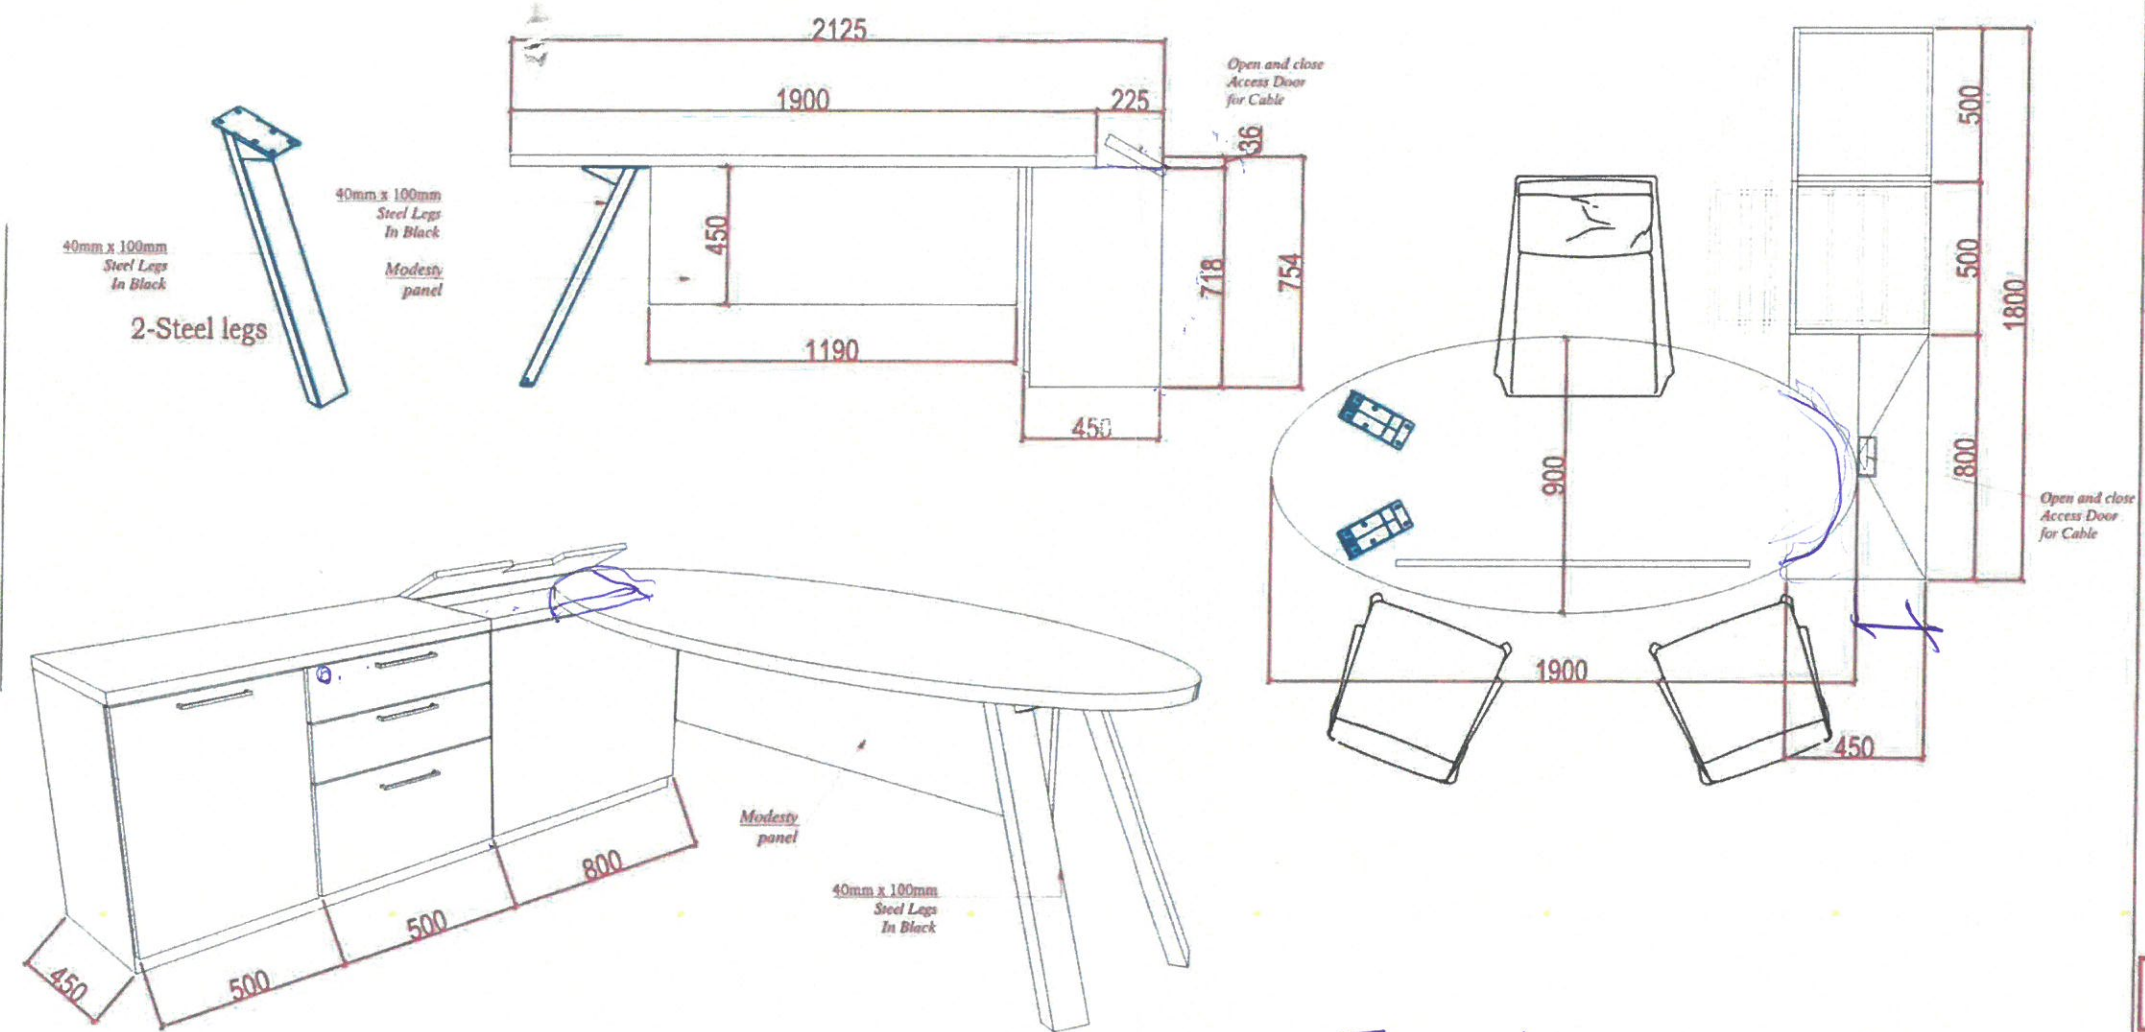

Centralized lock - 6

Follow dimensions in spec
14 pcs

14

FOR APPROVAL

Project No. : -
Scale : N/A
Drawn by : OBJ
Checked : OBJ
Cad File : CAD_FILE

Sheet title
Executive 1,2,3,4,5 office
/ Company secretary
Executive Desk 1
Floor Plan / Elevation

Dwg No. No.
WS-DS-SD-FT-016 SHEET 1